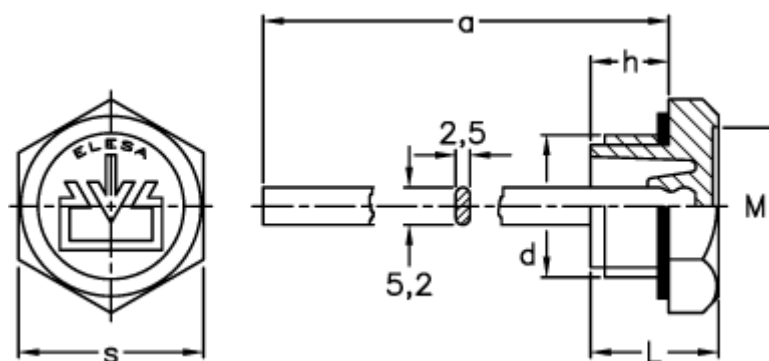

Data Sheet

Article number: 2311059507

Description: E+G Oil fill plug, w/breather hole
TCD.16x1,5+a, black

Measures

a	= 120
d	= M16x1,5
h	= 9
L	= 16
M	= 17.0
s	= 22
Tightening torque N m = 8 til 10	